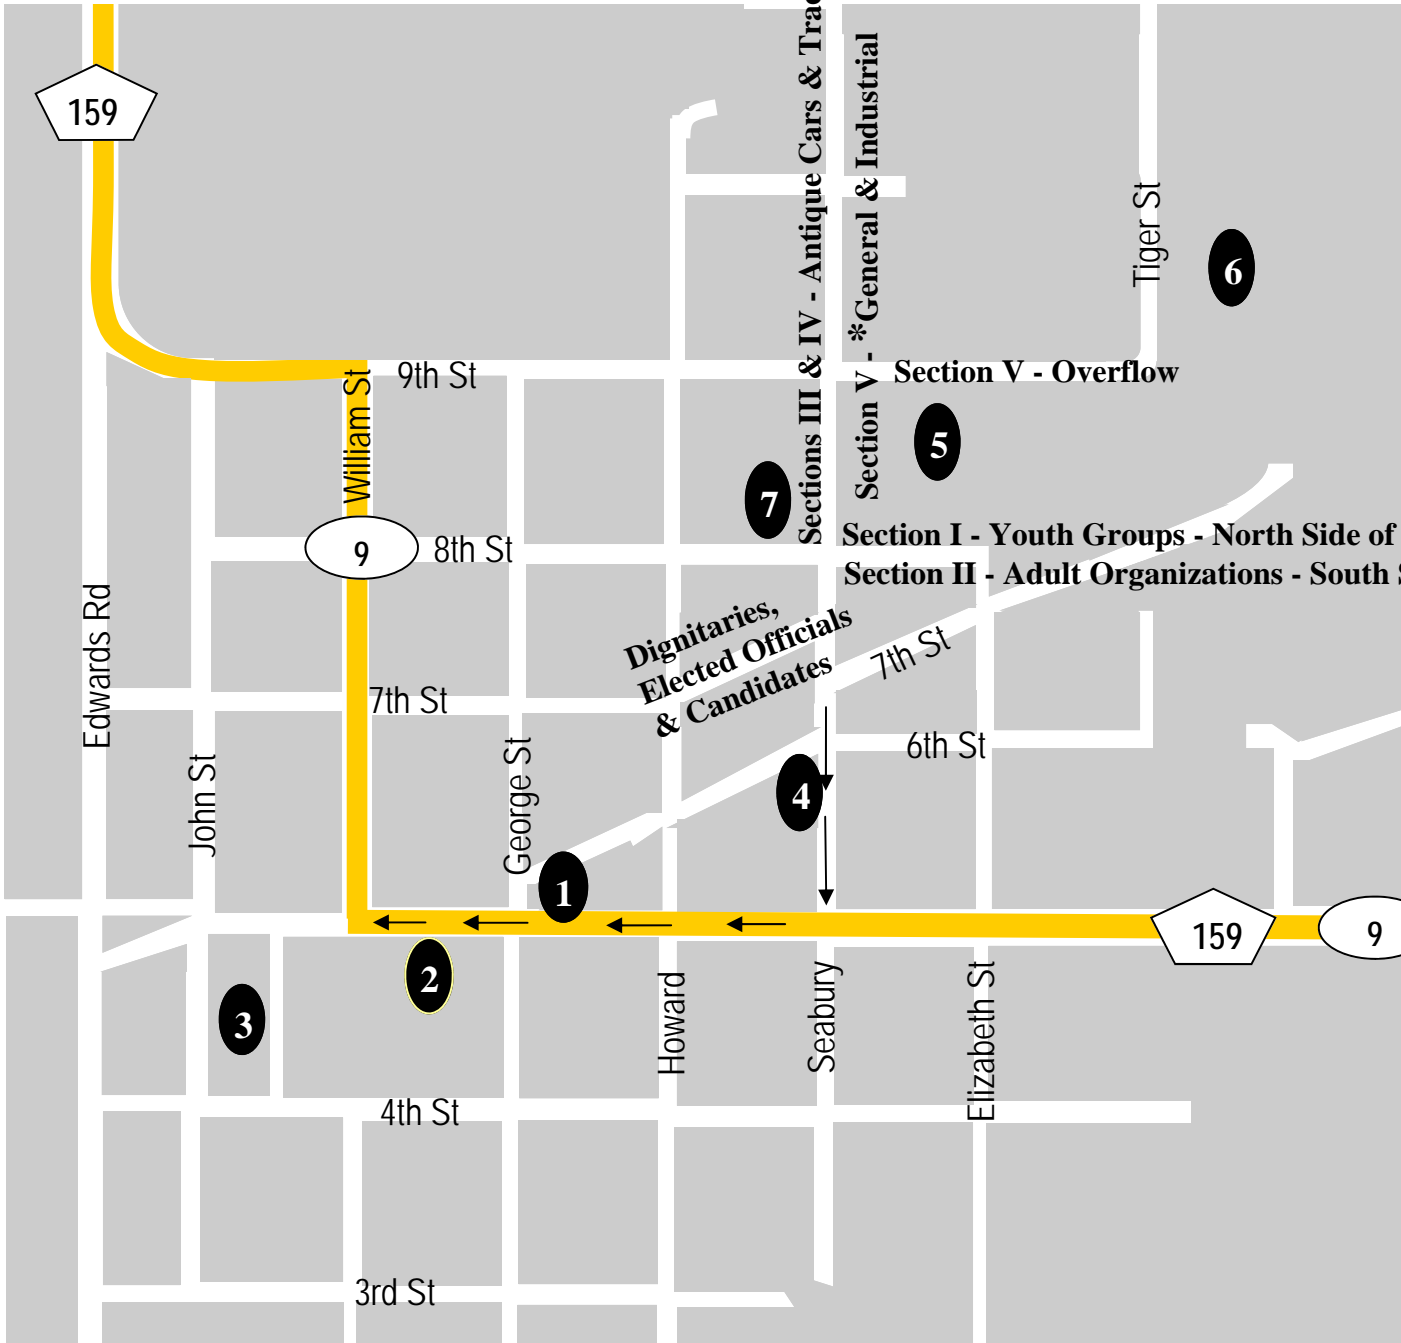

EFFINGHAM, KS

Parade Information

- ① Extension Office/Parade Announcer Location
- ② Blue Building/Fair Grounds
- ③ Fair Barns/Food Auction
- ④ Effingham Union Church
- ⑤ ACCES - Elementary School
- ⑥ ACCJSH - Junior/Senior High School
- ⑦ Parade Resource Center

***Section V entries to be judged should line up by the Elementary School.**