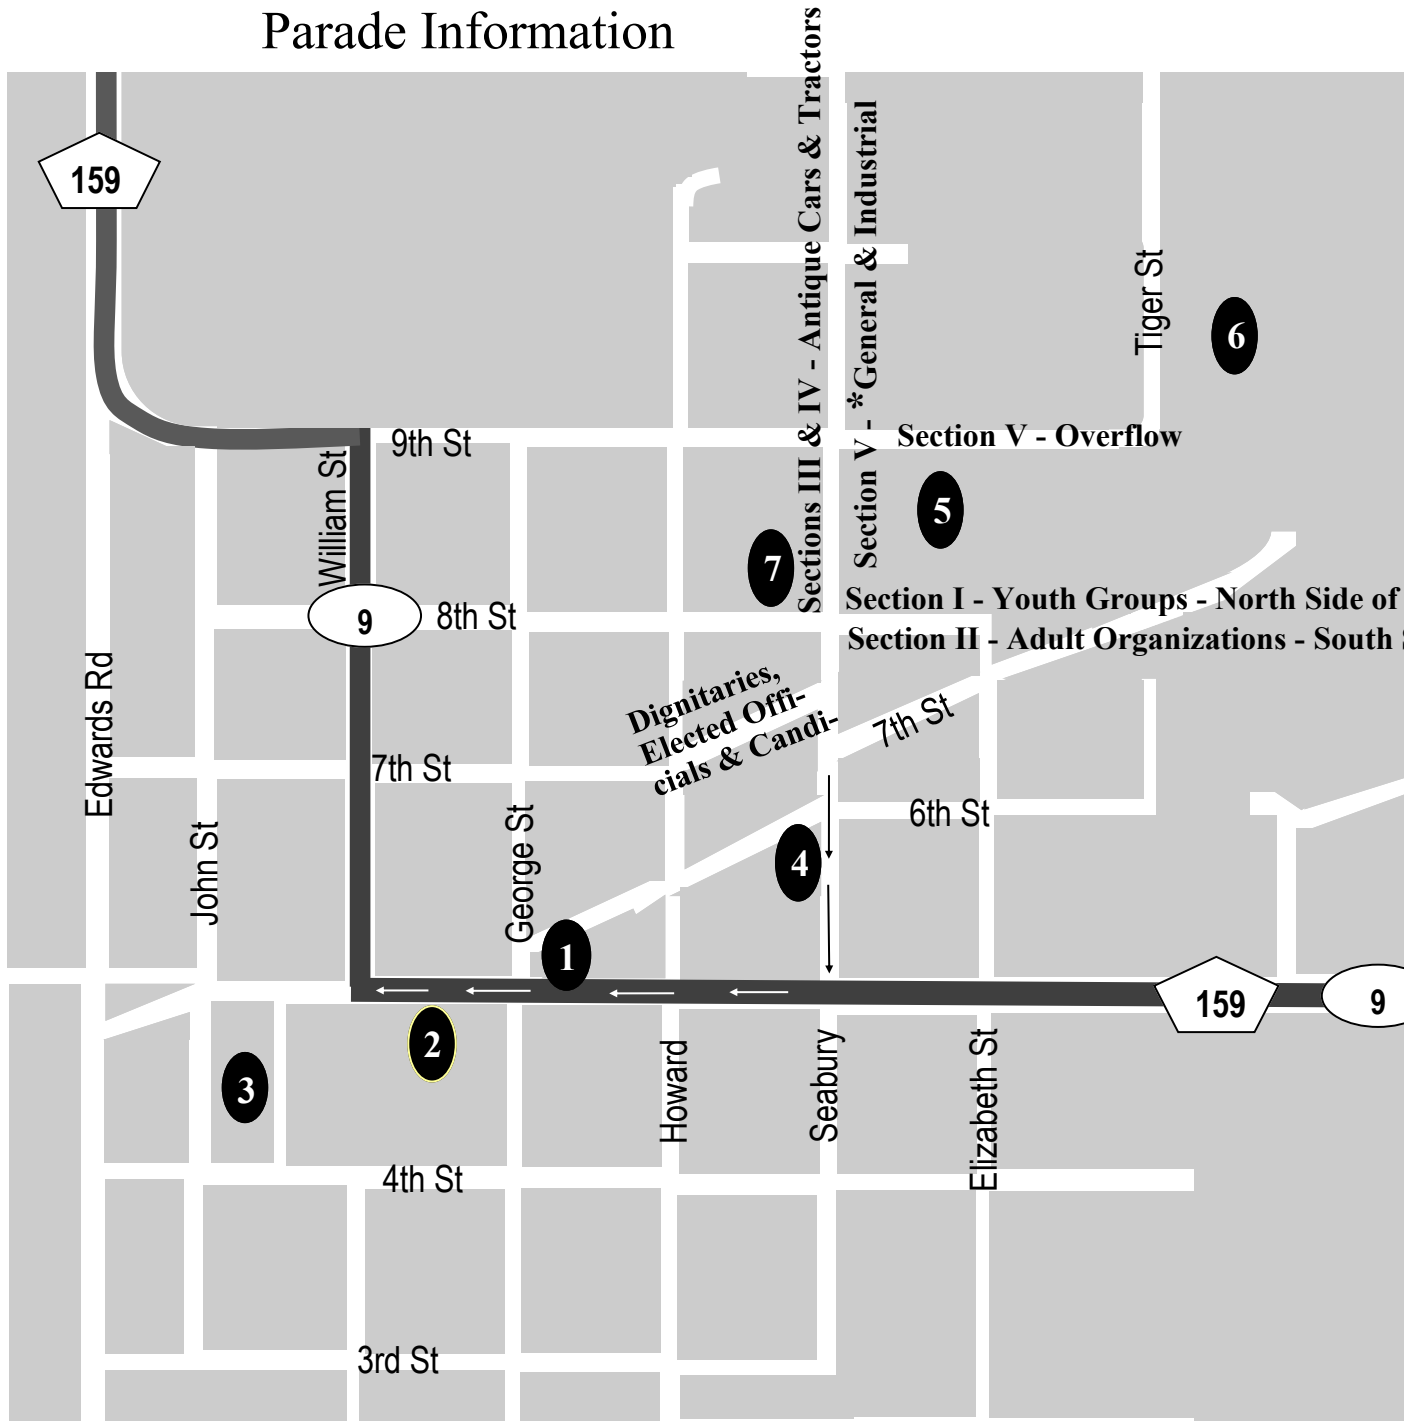

EFFINGHAM, KS

Parade Information

- ① Parade Announcer Location
- ② Blue Building/Fair Grounds
- ③ Fair Barns/Food Auction
- ④ Effingham Union Church
- ⑤ ACCES - Elementary School
- ⑥ ACCJSH - Junior/Senior High School
- ⑦ Parade Resource Center

*Section V entries to be judged should line up by the Elementary School.